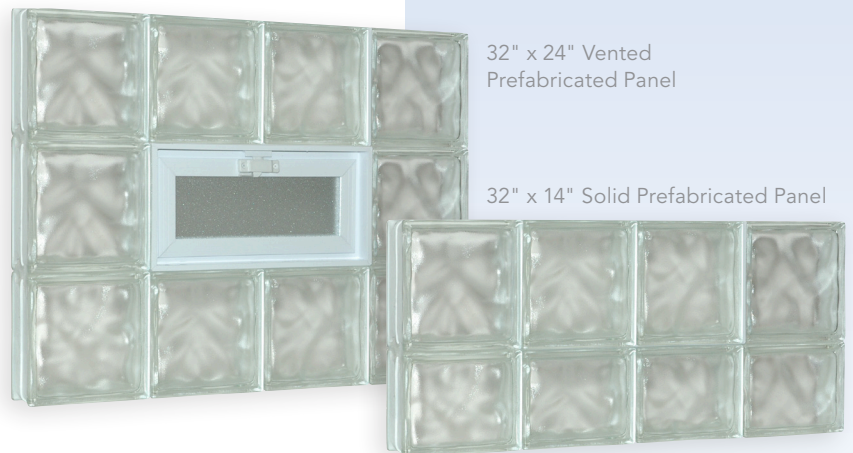

Wavy Mist Glass Block

A complete new value line of glass blocks for residential panel fabrication. The Wavy Mist pattern, a slight variation on the popular Wave pattern, provides a classic look with a touch of added privacy.

Prefabricated Panels

The Wavy Mist pattern offers maximum light transmission with a soft, subtle visual distortion. Perfect for replacement windows. Prefabricated panels can be made in a variety of sizes, with or without vents.

The Wavy Mist pattern is available in four sizes:

8" x 8" x 3" | 6" x 8" x 3" | 4" x 8" x 3" | 6" x 6" x 3"

24" x 24" Solid Prefabricated Panel

32" x 24" Vented Prefabricated Panel

32" x 14" Solid Prefabricated Panel