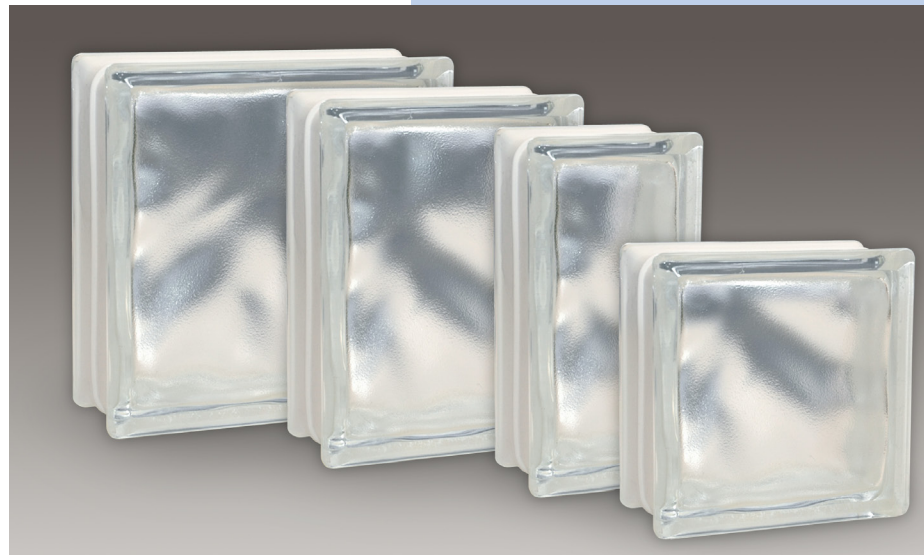

Wavy Mist Glass Block

A complete new value line of glass blocks for residential panel fabrication. The Wavy Mist pattern, a slight variation on the popular Wave pattern, provides a classic look with a touch of added privacy.

Pittsburgh Corning Glass Block windows and panels use natural and artificial light to produce beautiful and dramatic effects ... adding distinctive visual appeal to your home.

Install in a basement, entryway, kitchen, bathroom, family room, living room ... anywhere. Enhance your home security with a safe, secure window.

Prefabricated Panels

The Wavy Mist pattern offers maximum light transmission with a soft, subtle visual distortion. Perfect for replacement windows. Prefabricated panels can be made in a variety of sizes, with or without vents.

The Wavy Mist pattern is available in four sizes:

8" x 8" x 3" | 6" x 8" x 3" | 4" x 8" x 3" | 6" x 6" x 3"

24" x 24" Solid Prefabricated Panel

32" x 24" Vented Prefabricated Panel

32" x 14" Solid Prefabricated Panel